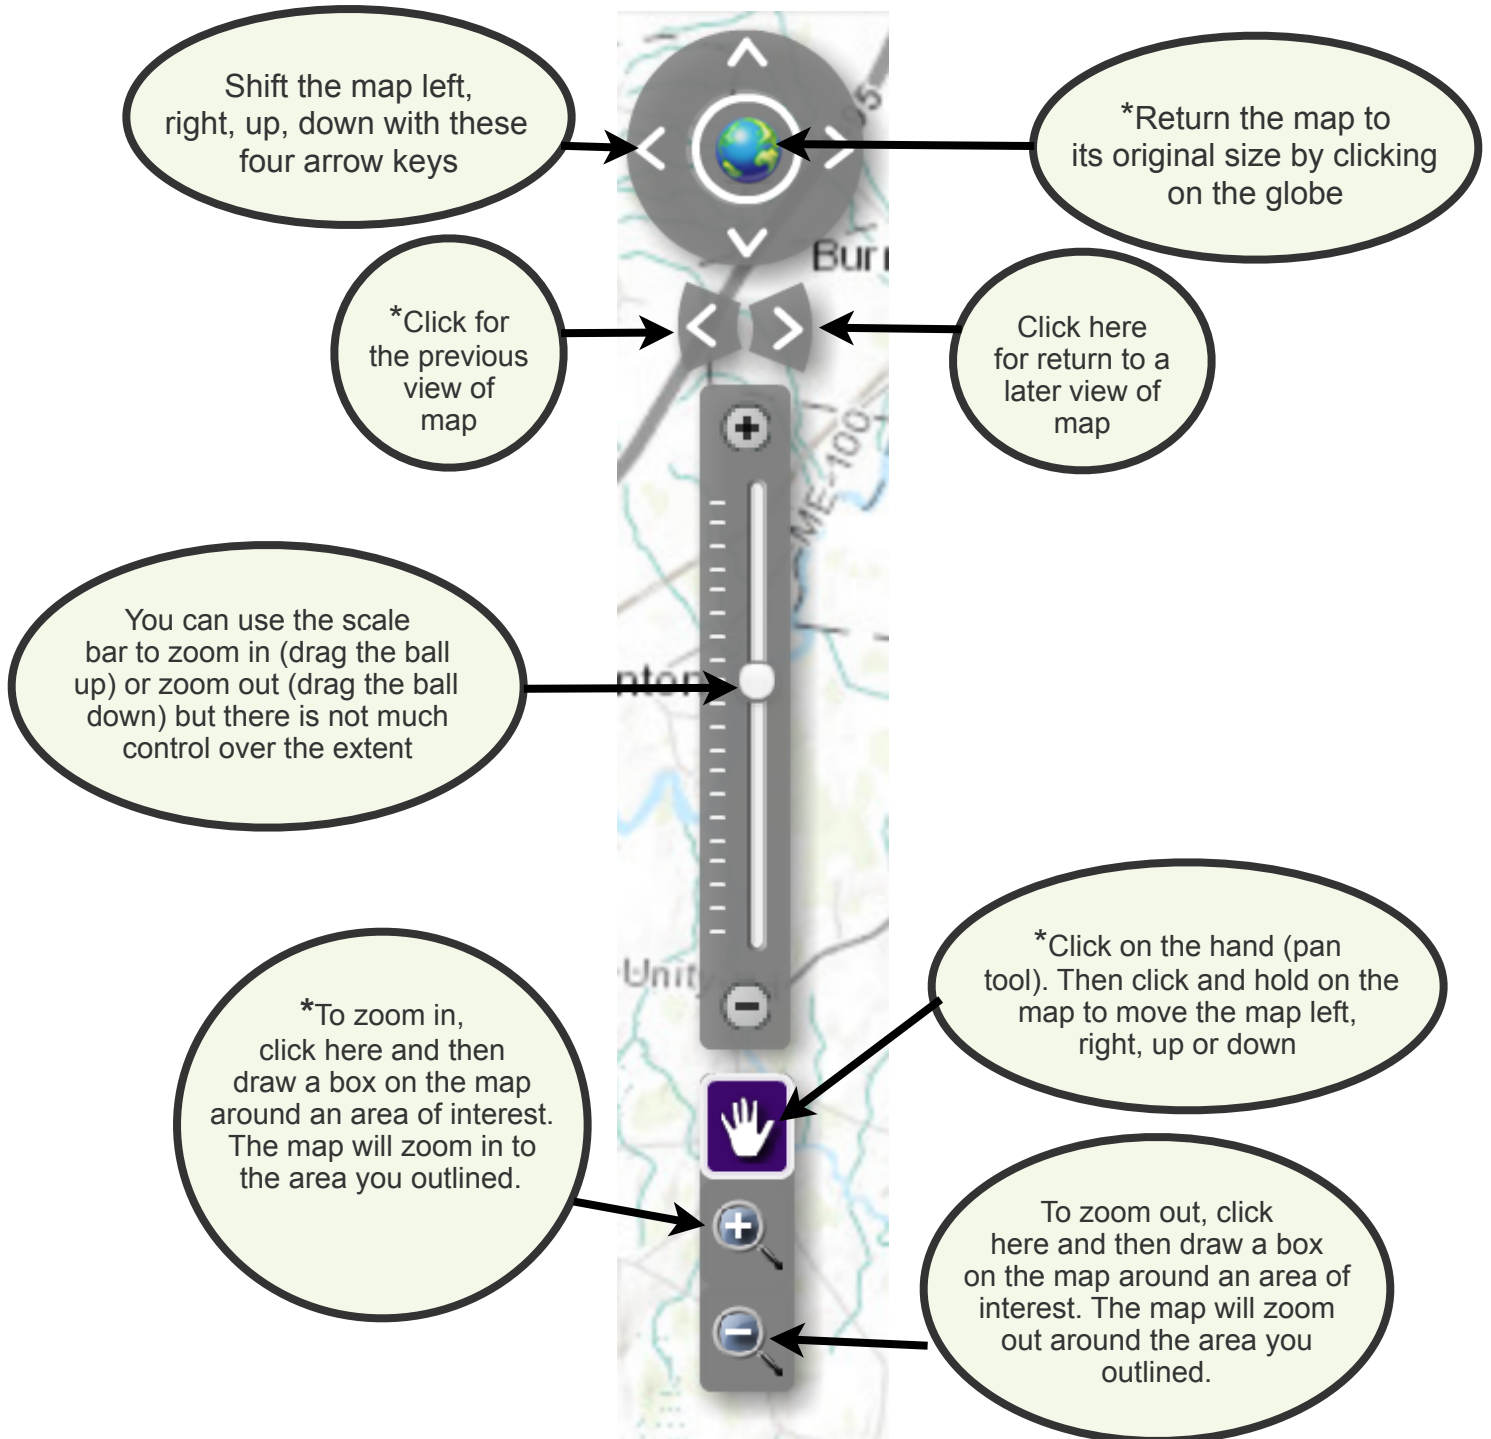

Navigating the map

There are different options for zooming in and out on the map and locating an area of interest. The zoom features marked with an *asterisk are recommended.

Maine's Local Food Network - Instructions for using the map

These instructions guide the use of the online map of Maine's Local Food Network prepared by Lisa Ravis and Laura Teisl at the UMM GIS Laboratory and Service Center. The map application supports the GROWashington-Aroostook regional planning process which focuses on job creation, modern infrastructure, and healthy, affordable communities in the counties of Aroostook and Washington in northeastern Maine. More information is available at <http://www.gro-wa.org/>.